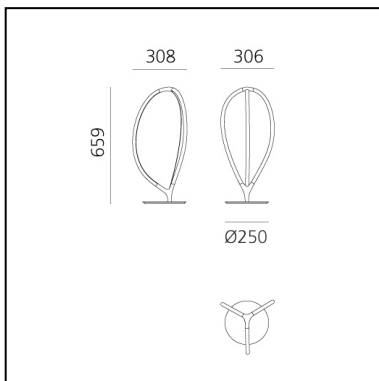

Arrival table - Brass

Ludovica + Roberto
Palomba

IP20  CE

LUMINAIRE

- Watt: **17W**
- Delivered lumens output: **555lm**
- CCT: **3000K**
- Efficiency: **35%**
- Efficacy: **32.63lm/W**
- CRI: **90**
- Dimmer Typology: **Touch Dimmer su cavo**

Notes

DESCRIPTION

Arrival is a complete lamp family with dynamic, flowing shapes that sculpt light with delicate, graphic lines. Branching out from a central joint, common to all the different versions, each model has three arms that form a soft, organic geometric shape through a profile that is both light and structure. Each element has a section that leaves the aluminium profile visible from the outside while generating a light-diffusing surface inside. The resulting elements blend into spaces with a presence that is discreet yet distinctive thanks to the shape and quality of the softly diffused light. These are elegant lighting tools, perfect for use in multiple series or for combining the different versions together depending on the requirements of the installation spaces.

PRODUCT CODE: 1550010A

FEATURES

- Article Code: **1550010A**
- Colour: **Brass**
- Installation: **Table**
- Material: **Aluminium, silicone**
- Series: **Design Collection**
- design by: **Ludovica + Roberto Palomba**

DIMENSIONS

- Length: **cm 30.8**
- Width: **cm 30.6**
- Height: **cm 65.9**
- Base Diameter: **cm 25**